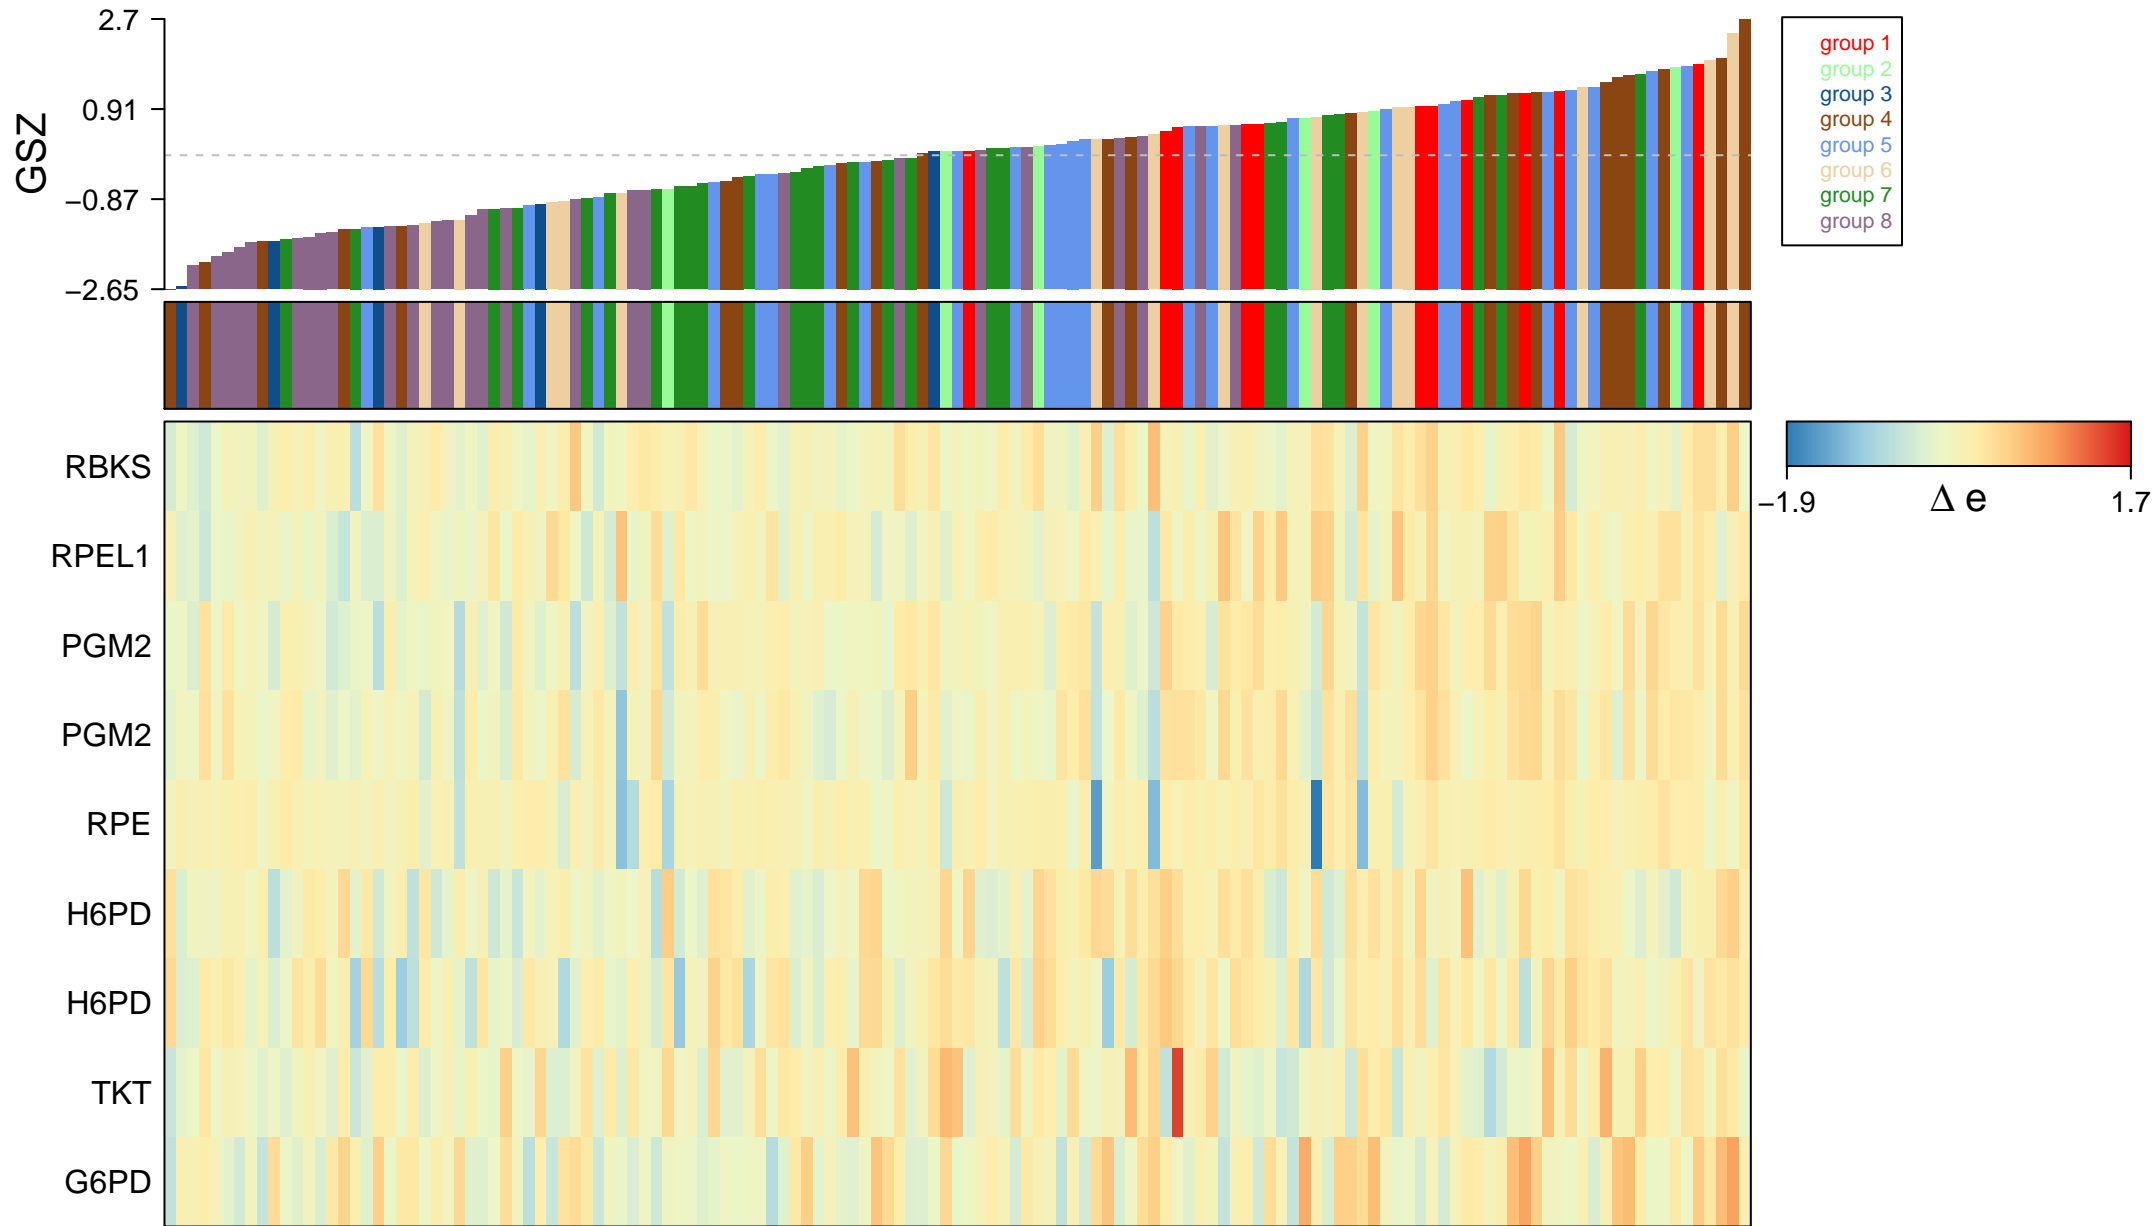

# pentose-phosphate shunt